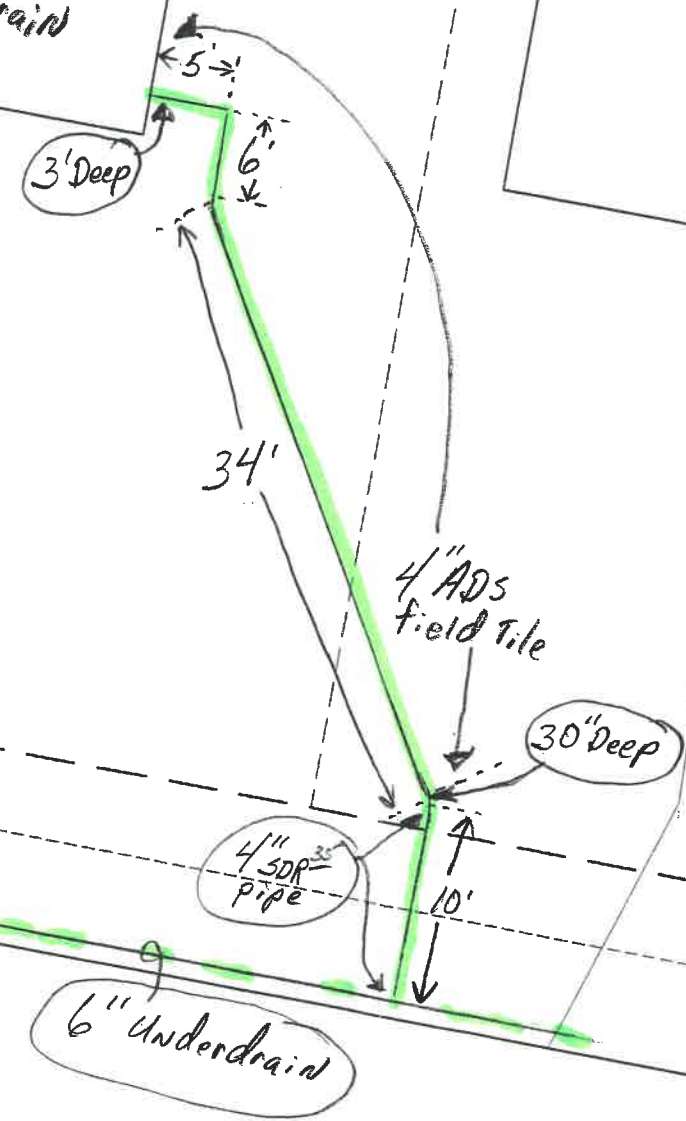

130  
Northcrest Dr.

Footer drain  
hook-up into  
6" Underdrain

120

8" San.

Date Installed: 1-11-06  
Installed by: Jeff McBride  
Inspected by: Rex Moll